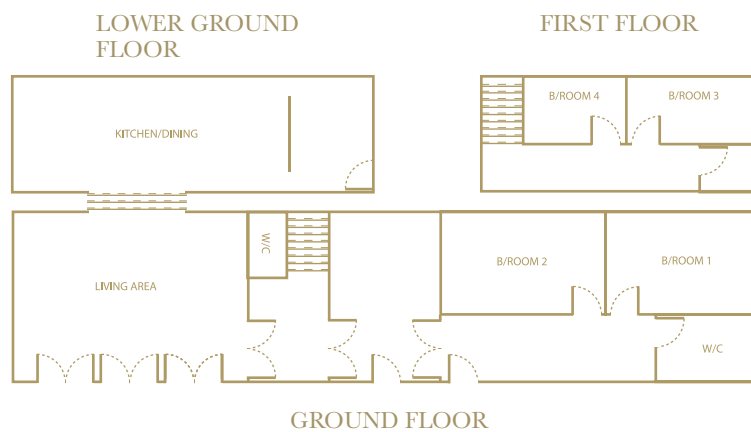

- Complimentary Wi-Fi
- Free car parking

Room Layouts & Specifications

BILLIARD ROOM

Area: 48m²

Height: 5.4 Meters

Technical: 1 phone/data point

Wi-Fi: Free

Dimensions in Meters: 8.2 x 5.8

Location: Ground Floor / Disabled access

Room Layout Capacity

Boardroom: 12

Theatre: 48

Drinks Reception: 35

RESTAURANT

Area: 80m²

Height: 5.4 Meters

Technical: 1 phone/data point

Wi-Fi: Free

Dimensions in Meters: 6.7 x 12

Location: Ground Floor / Disabled access

Room Layout Capacity

Boardroom: 30

Theatre: 70

Drinks Reception: 70

Room Layouts & Specifications

MEWS HOUSE

Area:

Height: from 2.6 - 5.4 Meters

Technical: 2 phone/data points

Wi-Fi: Free

Ground Floor Dimensions in Meters: 24.8 x 6

Location: Independent from main building/